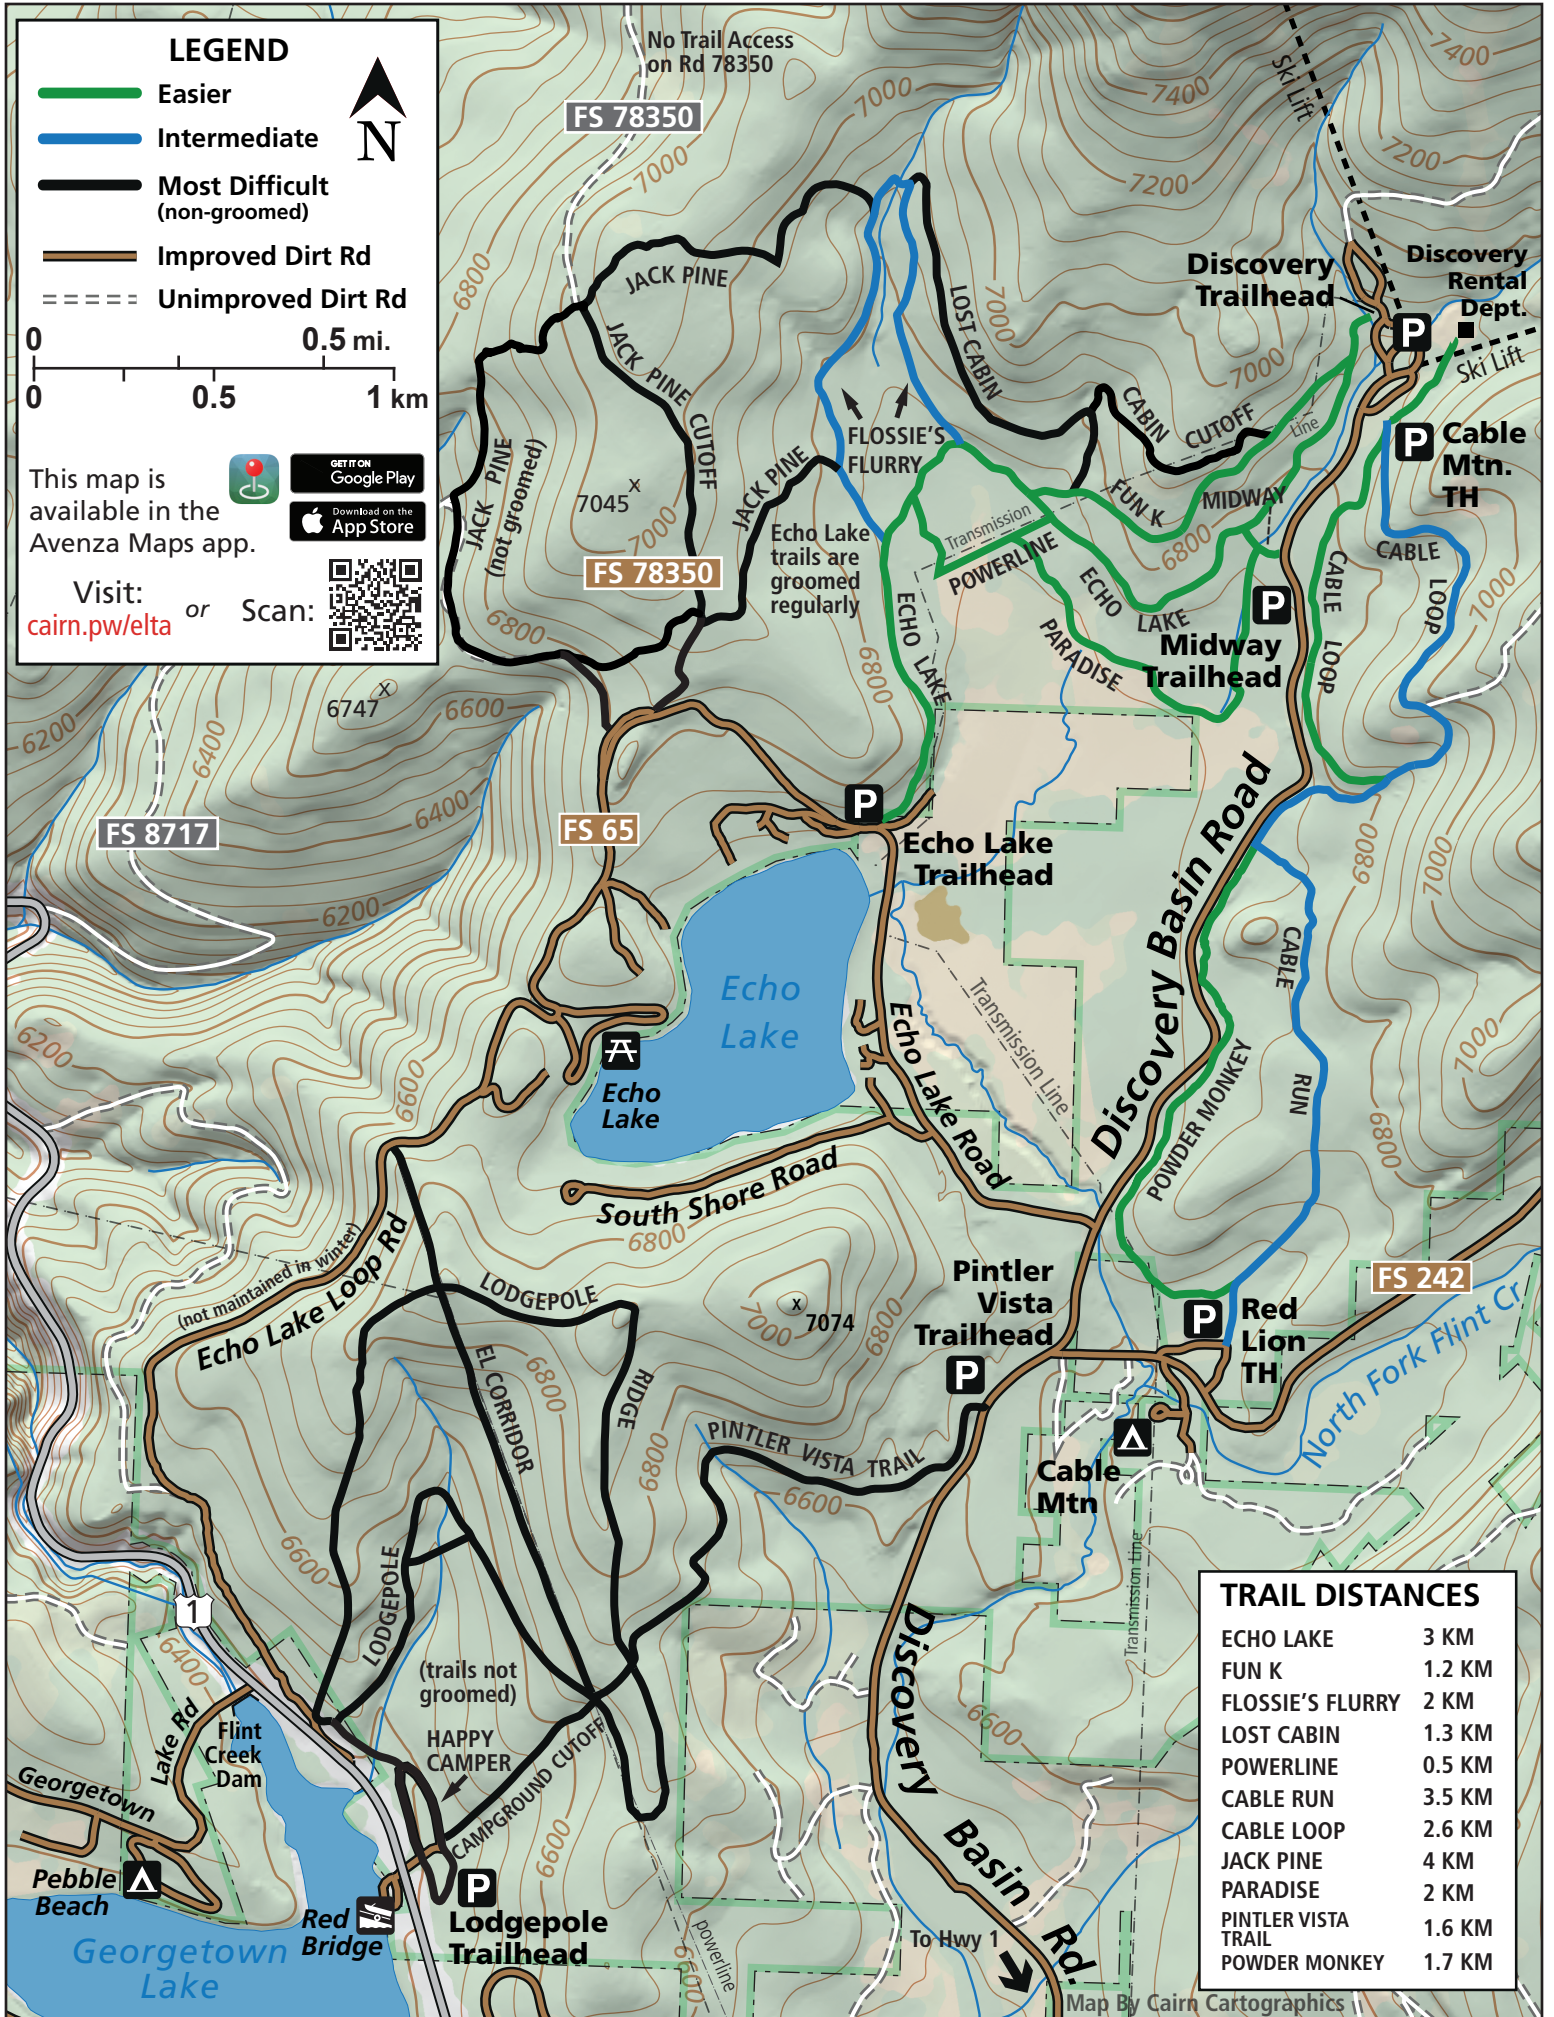

LEGEND

- Easier
- Intermediate
- Most Difficult (non-groomed)
- Improved Dirt Rd
- - - - Unimproved Dirt Rd

0 0.5 1 km
0 0.5 mi.

This map is available in the Avenza Maps app.

GET IT ON Google Play

Download on the App Store

Visit: cairn.pw/elta or Scan:

TRAIL DISTANCES	
ECHO LAKE	3 KM
FUN K	1.2 KM
FLOSSIE'S FLURRY	2 KM
LOST CABIN	1.3 KM
POWERLINE	0.5 KM
CABLE RUN	3.5 KM
CABLE LOOP	2.6 KM
JACK PINE	4 KM
PARADISE	2 KM
PINTLER VISTA TRAIL	1.6 KM
POWDER MONKEY	1.7 KM